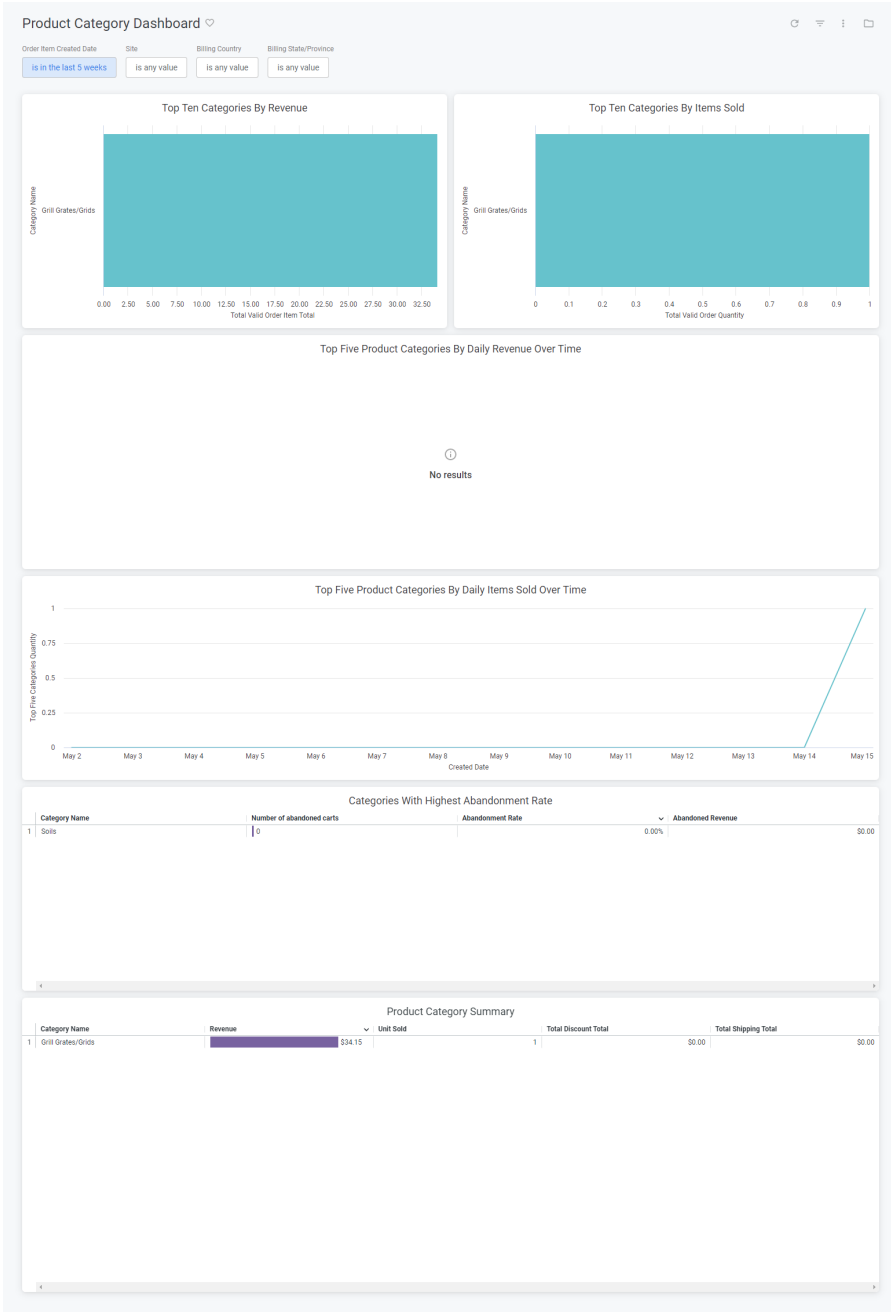

Product Category Dashboard

The Product Category dashboard highlights the best performing product categories. This can be viewed under the product topic at **Kibo Standard Reports > Product > Product Category Dashboard** in the navigation menu.

The supported filters that can be applied to this dashboard are:

Name	Description	Default
Site Name	Restrict results to one or more of your sites.	All

Name	Description	Default
Order Item Created Date	Limit results to only order items created within this time range.	Past five weeks
Billing Country	The country code provided in the billing address.	All
Billing State/Province	The state or province code provided in the billing address.	All

The tiles that make up this dashboard are:

Name	Description
Top Ten Categories By Revenue	The ten product categories with the highest order item total collected.
Top Ten Categories By Items Sold	The ten product categories with the highest total quantity sold.
Top Five Product Categories By Daily Revenue Over Time	The five product categories with the highest order item total collected for the entire date range viewed as a line chart where the order item total collected is bucketed by calendar date.
Top Five Product Categories By Daily Items Sold Over Time	The five product categories with the highest total quantity sold for the entire date range viewed as a line chart where the total quantity sold is bucketed by calendar date.
Product Category Summary	The order item total collected, total quantity sold, discount total, and shipping total for each product category.